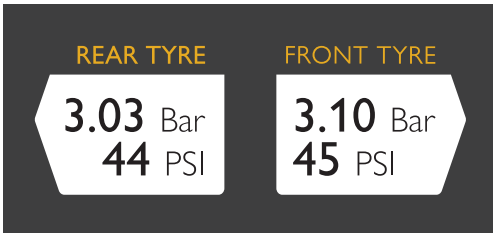

GRAPHICS

Livery Pack 5 - TACTICAL VINYL